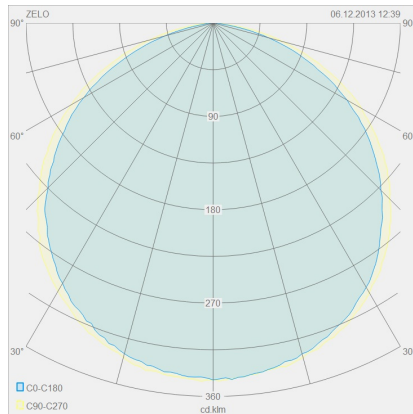

ZELO

Type	ceiling luminaire
item nr.	15/1950.04
GTIN (EAN)	4022671106580

description

ZELO, ceiling luminaire, chrome, LED not exchangeable, direct/indirect, IP44

material and dimensions

color	chrome
material	steel + white acrylic diffuser
dimensions	L 220 mm x B 220 mm x H 75 mm
weight	1.1 kg

light and electric specifications

lightsource	LED not exchangeable
control	not dimmable
system demand	12 W
net	820 lm (luminaire/net)
gross	1,320 lm (LED-module/gross)
light color	2,900 K - 2,900 K
CRI	90-100
light emission	direct/indirect
degree of protection	IP44
protection class	1
Product type according to EU 2019/2015 and EU 2019/2020	containing product
Energy efficiency class of the built-in light source(s)	F