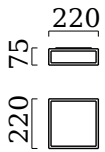

ZELO

Type	ceiling luminaire
item nr.	15/1950.04
GTIN (EAN)	4022671106580

description

ZELO, ceiling luminaire, chrome, LED not exchangeable, direct/indirect, IP44

material and dimensions

color	chrome
material	steel + white acrylic diffuser
dimensions	L 220 mm x B 220 mm x H 75 mm
weight	1.1 kg

light and electric specifications

lightsource	LED not exchangeable
control	not dimmable
system demand	12 W
net	820 lm (luminaire/net)
gross	1,320 lm (LED-module/gross)
light color	2,900 K - 2,900 K
CRI	90-100
light emission	direct/indirect
degree of protection	IP44
protection class	1
Product type according to EU 2019/2015 and EU 2019/2020	containing product
Energy efficiency class of the built-in light source(s)	F