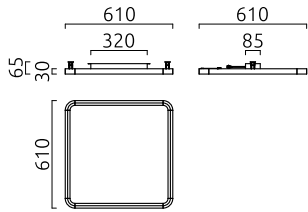

VIRTO

Type	ceiling luminaire
item nr.	15/2416.07
GTIN (EAN)	4022671117807

description

housing for LED driver can be mounted flexibly behind or next to the luminaire

VIRTO, ceiling luminaire, mat white, LED not exchangeable, direct/indirect, IP20

material and dimensions

color	mat white
material	aluminium + prismatic de-glaring cover
dimensions	L 610 mm x B 610 mm x H 60 mm
weight	6.15 kg

light and electric specifications

lightsource	LED not exchangeable
control	dimnable trailing/leading edge
Casambi	optionally available with CASAMBI control
system demand	50 W
net	2,870 lm (luminaire/net)
gross	5,850 lm (LED-module/gross)
light color	3,000 K - 3,000 K
CRI	80-89
light emission	direct/indirect
degree of protection	IP20
protection class	1
Product type according to EU 2019/2015 and EU 2019/2020	containing product
Energy efficiency class of the built-in light source(s)	F