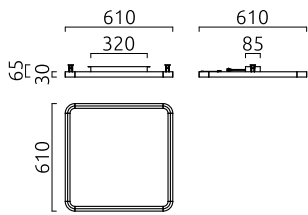

VIRTO

Type	ceiling luminaire
item nr.	15/2416.07-DALI
GTIN (EAN)	4022671117814

description

housing for LED driver can be mounted flexibly behind or next to the luminaire

VIRTO, ceiling luminaire, mat white, LED not exchangeable, direct/indirect, IP20

material and dimensions

color	mat white
material	aluminium + prismatic de-glaring cover
dimensions	L 610 mm x B 610 mm x H 60 mm
weight	6.15 kg

light and electric specifications

lightsource	LED not exchangeable
control	other
Casambi	optionally available with CASAMBI control
system demand	50 W
net	2,870 lm (luminaire/net)
gross	5,850 lm (LED-module/gross)
light color	3,000 K - 3,000 K
CRI	80-89
light emission	direct/indirect
degree of protection	IP20
protection class	1
Product type according to EU 2019/2015 and EU 2019/2020	containing product
Energy efficiency class of the built-in light source(s)	F