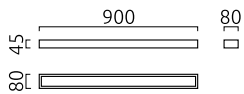

THEIA

Type	wall luminaire
item nr.	18/1827.22
GTIN (EAN)	4022671113328

description

THEIA, wall luminaire, mat black, LED not exchangeable, direct/indirect, IP44

material and dimensions

color	mat black
material	steel + glass satinised
dimensions	L 900 mm x B 45 mm x H 80 mm
weight	1.8 kg

light and electric specifications

lightsource	LED not exchangeable
control	not dimmable
system demand	25 W
net	1,410 lm (luminaire/net)
gross	2,820 lm (LED-module/gross)
light color	2,900 K - 2,900 K
CRI	90-100
light emission	direct/indirect
degree of protection	IP44
protection class	1
Product type according to EU 2019/2015 and EU 2019/2020	containing product
Energy efficiency class of the built-in light source(s)	F