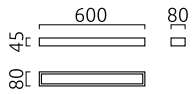

THEIA

Type	wall luminaire
item nr.	18/1826.22
GTIN (EAN)	4022671113311

description

THEIA, wall luminaire, mat black, LED not exchangeable, direct/indirect, IP44

material and dimensions

color	mat black
material	steel + glass satinised
dimensions	L 600 mm x B 45 mm x H 80 mm
weight	1.4 kg

light and electric specifications

lightsource	LED not exchangeable
control	not dimmable
system demand	19 W
net	980 lm (luminaire/net)
gross	2,110 lm (LED-module/gross)
light color	2,900 K - 2,900 K
CRI	90-100
light emission	direct/indirect
degree of protection	IP44
protection class	1
Product type according to EU 2019/2015 and EU 2019/2020	containing product
Energy efficiency class of the built-in light source(s)	F