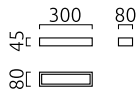

THEIA

Type	wall luminaire
item nr.	18/1825.22
GTIN (EAN)	4022671113304

description

THEIA, wall luminaire, mat black, LED not exchangeable, direct/indirect, IP44

material and dimensions

color	mat black
material	steel + glass satinised
dimensions	L 300 mm x B 45 mm x H 80 mm
weight	0.65 kg

light and electric specifications

lightsource	LED not exchangeable
control	not dimmable
system demand	13 W
net	495 lm (luminaire/net)
gross	1,380 lm (LED-module/gross)
light color	2,900 K - 2,900 K
CRI	90-100
light emission	direct/indirect
degree of protection	IP44
protection class	1
Product type according to EU 2019/2015 and EU 2019/2020	containing product
Energy efficiency class of the built-in light source(s)	F