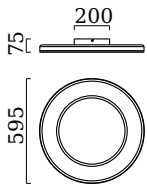

SONA

Type	ceiling luminaire
item nr.	25/1994.07
GTIN (EAN)	4022671107235

description

SONA, ceiling luminaire, mat white, LED not exchangeable, direct, IP20

material and dimensions

color	mat white
material	steel + satinised acrylic diffusor
dimensions	D 595 mm x H 75 mm
weight	6.7 kg

light and electric specifications

lightsource	LED not exchangeable
control	dimnable trailing/leading edge
Casambi	optionally available with CASAMBI control
system demand	60 W
net	4,690 lm (luminaire/net)
gross	6,700 lm (LED-module/gross)
light color	2,900 K - 2,900 K
CRI	80-89
light emission	direct
degree of protection	IP20
protection class	1
Product type according to EU 2019/2015 and EU 2019/2020	containing product
Energy efficiency class of the built-in light source(s)	F

accessory

name	CASAMBI CBU-TED Bluetooth Dimmer
item nr.	6100
short text	CASAMBI, accessory