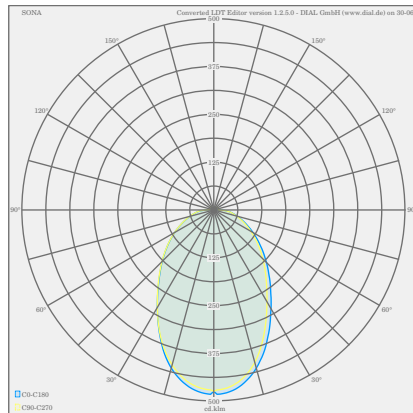

# SONA

Type	ceiling luminaire
item nr.	25/1994.07
GTIN (EAN)	4022671107235

## description

SONA, ceiling luminaire, mat white, LED not exchangeable, direct, IP20

## material and dimensions

color	mat white
material	steel + satinised acrylic diffusor
dimensions	D 595 mm x H 75 mm
weight	6.7 kg

## light and electric specifications

lightsource	LED not exchangeable
control	dimnable trailing/leading edge
Casambi	optionally available with CASAMBI control
system demand	60 W
net	4,690 lm (luminaire/net)
gross	6,700 lm (LED-module/gross)
light color	2,900 K - 2,900 K
CRI	80-89
light emission	direct
degree of protection	IP20
protection class	1
Product type according to EU 2019/2015 and EU 2019/2020	containing product
Energy efficiency class of the built-in light source(s)	F