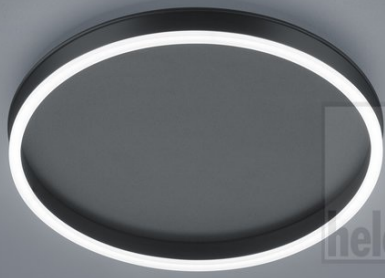

SONA

ceiling luminaire

item nr. **15/1993.22**

| | |
|----------------------|--|
| color | mat black |
| material | steel + satinised acrylic diffusor |
| dimensions | D 400 mm x H 70 mm |
| lightsource | LED not exchangeable |
| control | dimmable trailing/leading edge |
| system demand | 24 W |
| net | 2,040 lm (luminaire/net) |
| gross | 2,900 lm (LED- module/gross) |
| light color | 2,900 K - 2,900 K |
| light emission | direct |
| degree of protection | IP20 |
| options | optionally available with CASAMBI control |

accessory

| | |
|------------|-------------------------------------|
| name | CASAMBI CBU-TED Bluetooth Dimmer |
| item nr. | 6100 |
| short text | CASAMBI, accessory |