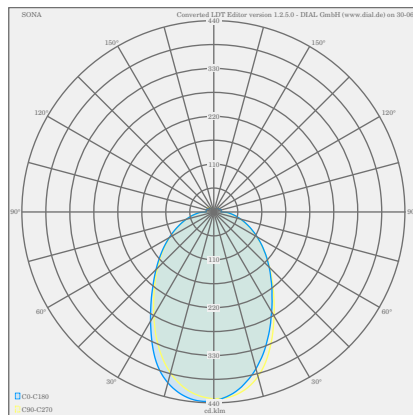

SONA

Type	ceiling luminaire
item nr.	15/1993.22
GTIN (EAN)	4022671113250

description

SONA, ceiling luminaire, mat black, LED not exchangeable, direct, IP20

material and dimensions

color	mat black
material	steel + satinised acrylic diffusor
dimensions	D 400 mm x H 70 mm
weight	2.9 kg

light and electric specifications

lightsource	LED not exchangeable
control	dimnable trailing/leading edge
Casambi	optionally available with CASAMBI control
system demand	24 W
net	2,040 lm (luminaire/net)
gross	2,900 lm (LED-module/gross)
light color	2,900 K - 2,900 K
CRI	90-100
light emission	direct
degree of protection	IP20
protection class	1
Product type according to EU 2019/2015 and EU 2019/2020	containing product
Energy efficiency class of the built-in light source(s)	E