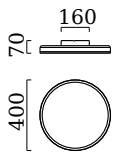

SONA

Type	ceiling luminaire
item nr.	15/1993.22
GTIN (EAN)	4022671113250

description

SONA, ceiling luminaire, mat black, LED not exchangeable, direct, IP20

material and dimensions

color	mat black
material	steel + satinised acrylic diffusor
dimensions	D 400 mm x H 70 mm
weight	2.9 kg

light and electric specifications

lightsource	LED not exchangeable
control	dimnable trailing/leading edge
Casambi	optionally available with CASAMBI control
system demand	24 W
net	2,040 lm (luminaire/net)
gross	2,900 lm (LED-module/gross)
light color	2,900 K - 2,900 K
CRI	90-100
light emission	direct
degree of protection	IP20
protection class	1
Product type according to EU 2019/2015 and EU 2019/2020	containing product
Energy efficiency class of the built-in light source(s)	E