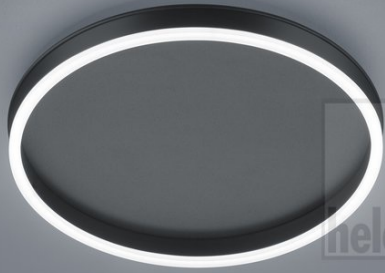

SONA

Type	ceiling luminaire
item nr.	15/1993.22
GTIN (EAN)	4022671113250

description

SONA, ceiling luminaire, mat black, LED not exchangeable, direct, IP20

material and dimensions

color	mat black
material	steel + satinised acrylic diffusor
dimensions	D 400 mm x H 70 mm
weight	2.9 kg

light and electric specifications

lightsource	LED not exchangeable
control	dimnable trailing/leading edge
Casambi	optionally available with CASAMBI control
system demand	24 W
net	2,040 lm (luminaire/net)
gross	2,900 lm (LED-module/gross)
light color	2,900 K - 2,900 K
CRI	90-100
light emission	direct
degree of protection	IP20
protection class	1
Product type according to EU 2019/2015 and EU 2019/2020	containing product
Energy efficiency class of the built-in light source(s)	E

accessory

name	CASAMBI CBU-TED Bluetooth Dimmer
item nr.	6100
short text	CASAMBI, accessory