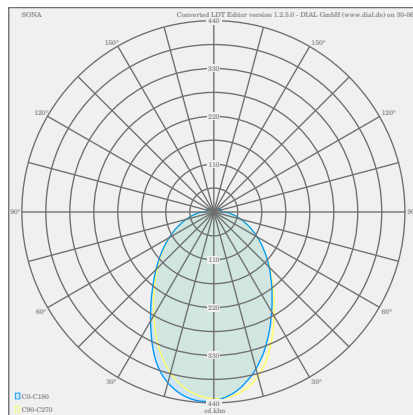

SONA

Type	ceiling luminaire
item nr.	15/1993.09
GTIN (EAN)	4022671107228

description

SONA, ceiling luminaire, gold leaf, LED not exchangeable, direct, IP20

material and dimensions

color	gold leaf
material	steel + satinised acrylic diffusor
dimensions	D 400 mm x H 70 mm
weight	2.9 kg

light and electric specifications

lightsource	LED not exchangeable
control	dimnable trailing/leading edge
Casambi	optionally available with CASAMBI control
system demand	24 W
net	2,040 lm (luminaire/net)
gross	2,900 lm (LED-module/gross)
light color	2,900 K - 2,900 K
CRI	90-100
light emission	direct
degree of protection	IP20
protection class	1
Product type according to EU 2019/2015 and EU 2019/2020	containing product
Energy efficiency class of the built-in light source(s)	E

accessory

name	CASAMBI CBU-TED Bluetooth Dimmer
item nr.	6100
short text	CASAMBI, accessory