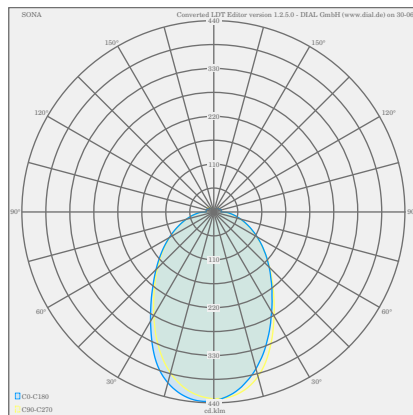

SONA

Type	ceiling luminaire
item nr.	15/1993.07
GTIN (EAN)	4022671107211

description

SONA, ceiling luminaire, mat white, LED not exchangeable, direct, IP20

material and dimensions

color	mat white
material	steel + satinised acrylic diffusor
dimensions	D 400 mm x H 70 mm
weight	2.9 kg

light and electric specifications

lightsource	LED not exchangeable
control	dimnable trailing/leading edge
Casambi	optionally available with CASAMBI control
system demand	24 W
net	2,040 lm (luminaire/net)
gross	2,900 lm (LED-module/gross)
light color	2,900 K - 2,900 K
CRI	90-100
light emission	direct
degree of protection	IP20
protection class	1
Product type according to EU 2019/2015 and EU 2019/2020	containing product
Energy efficiency class of the built-in light source(s)	E