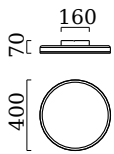

SONA

Type	ceiling luminaire
item nr.	15/1993.07
GTIN (EAN)	4022671107211

description

SONA, ceiling luminaire, mat white, LED not exchangeable, direct, IP20

material and dimensions

color	mat white
material	steel + satinised acrylic diffusor
dimensions	D 400 mm x H 70 mm
weight	2.9 kg

light and electric specifications

lightsource	LED not exchangeable
control	dimnable trailing/leading edge
Casambi	optionally available with CASAMBI control
system demand	24 W
net	2,040 lm (luminaire/net)
gross	2,900 lm (LED-module/gross)
light color	2,900 K - 2,900 K
CRI	90-100
light emission	direct
degree of protection	IP20
protection class	1
Product type according to EU 2019/2015 and EU 2019/2020	containing product
Energy efficiency class of the built-in light source(s)	E