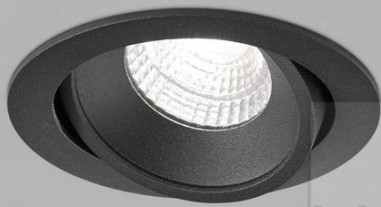

SID

recessed ceiling luminaire
item nr. **15/2034.22**

helestra

description

SID recessed ceiling luminaires can be used anywhere. Designed in a timeless and unobtrusive style and produced with an IP65 protective rating it is suitable for anywhere inside, outside and in the bathroom. The 60° beam angle is optimised for general lighting purposes. Additionally, the spotlight can be tilted and turned in any given direction.

tiltable 20°

color	mat black
material	aluminium
dimensions	D 90 mm x H 2 mm
lightsource	LED not exchangeable
control	dimnable trailing/leading edge
system demand	11 W
net	890 lm (luminaire/net)
gross	1,150 lm (LED-module/gross)
light color	3,000 K - 3,000 K
light emission	direct
degree of protection	IP65
options	optionally available with CASAMBI control