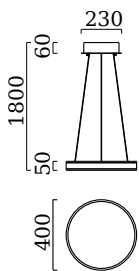

# SERVO

Type	pendant luminaire
item nr.	26/1893.22
GTIN (EAN)	4022671114042

## material and dimensions

color	mat black
material	aluminium + satinised acrylic diffusor
dimensions	
height adjustment	height adjustable
suspension length	300 mm - 1,800 mm
weight	2.21 kg

## light and electric specifications

lightsource	LED not exchangeable
control	dimnable trailing/leading edge
Casambi	optionally available with CASAMBI control
system demand	49 W
net	3,840 lm (luminaire/net)
gross	5,780 lm (LED-module/gross)
light color	2,900 K - 2,900 K
CRI	90-100
light emission	direct/indirect
degree of protection	IP20
protection class	1
Product type according to EU 2019/2015 and EU 2019/2020	containing product
Energy efficiency class of the built-in light source(s)	F