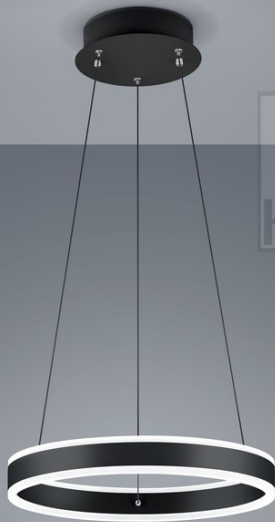

# SERVO

Type	pendant luminaire
item nr.	26/1893.22
GTIN (EAN)	4022671114042

## description

SERVO, pendant luminaire, mat black, LED not exchangeable, direct/indirect, IP20

## material and dimensions

color	mat black
material	aluminium + satinised acrylic diffusor
dimensions	
height adjustment	height adjustable
suspension length	300 mm - 1,800 mm
weight	2.21 kg

## light and electric specifications

lightsource	LED not exchangeable
control	dimnable trailing/leading edge
Casambi	optionally available with CASAMBI control
system demand	49 W
net	3,840 lm (luminaire/net)
gross	5,780 lm (LED-module/gross)
light color	2,900 K - 2,900 K
CRI	90-100
light emission	direct/indirect
degree of protection	IP20
protection class	1
Product type according to EU 2019/2015 and EU 2019/2020	containing product
Energy efficiency class of the built-in light source(s)	F