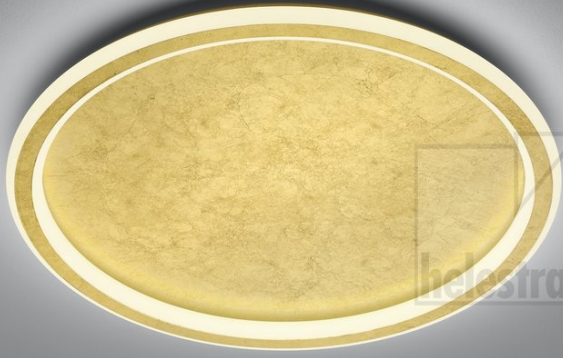

# SAO

ceiling luminaire

item nr. **25/2331.09**

color	gold leaf
material	steel + satinised acrylic diffusor
dimensions	D 620 mm x H 60 mm
lightsource	LED not exchangeable
control	dimmable trailing/leading edge
system demand	60 W
net	5,550 lm (luminaire/net)
gross	6,700 lm (LED- module/gross)
light color	2,700 K - 2,700 K
light emission	direct
degree of protection	IP20
options	optionally available with CASAMBI control

## accessory

name	CASAMBI CBU-TED Bluetooth Dimmer
item nr.	6100
short text	CASAMBI, accessory