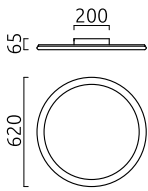

SAO

Type	ceiling luminaire
item nr.	25/2331.07
GTIN (EAN)	4022671116831

description

SAO, ceiling luminaire, mat white, LED not exchangeable, direct, IP20

material and dimensions

color	mat white
material	steel + satinised acrylic diffusor
dimensions	D 620 mm x H 60 mm
weight	5.75 kg

light and electric specifications

lightsource	LED not exchangeable
control	dimnable trailing/leading edge
Casambi	optionally available with CASAMBI control
system demand	60 W
net	5,550 lm (luminaire/net)
gross	6,700 lm (LED-module/gross)
light color	2,700 K - 2,700 K
CRI	90-100
beam angle	120 °
light emission	direct
degree of protection	IP20
protection class	1
Product type according to EU 2019/2015 and EU 2019/2020	containing product
Energy efficiency class of the built-in light source(s)	F