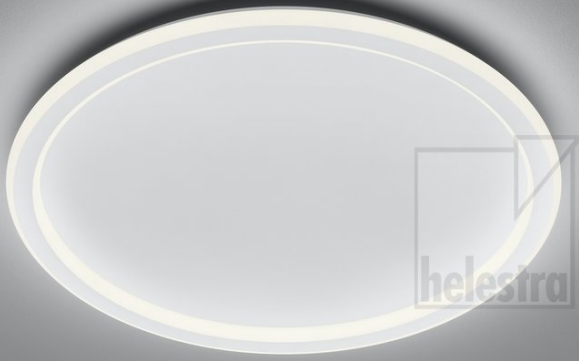

SAO

Type	ceiling luminaire
item nr.	25/2331.07
GTIN (EAN)	4022671116831

description

SAO, ceiling luminaire, mat white, LED not exchangeable, direct, IP20

material and dimensions

color	mat white
material	steel + satinised acrylic diffusor
dimensions	D 620 mm x H 60 mm
weight	5.75 kg

light and electric specifications

lightsource	LED not exchangeable
control	dimnable trailing/leading edge
Casambi	optionally available with CASAMBI control
system demand	60 W
net	5,550 lm (luminaire/net)
gross	6,700 lm (LED-module/gross)
light color	2,700 K - 2,700 K
CRI	90-100
beam angle	120 °
light emission	direct
degree of protection	IP20
protection class	1
Product type according to EU 2019/2015 and EU 2019/2020	containing product
Energy efficiency class of the built-in light source(s)	F