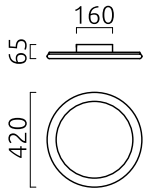

SAO

Type	ceiling luminaire
item nr.	25/2330.22
GTIN (EAN)	4022671116862

description

SAO, ceiling luminaire, mat black, LED not exchangeable, direct, IP20

material and dimensions

color	mat black
material	steel + satinised acrylic diffusor
dimensions	D 420 mm x H 60 mm
weight	3.1 kg

light and electric specifications

lightsource	LED not exchangeable
control	dimnable trailing/leading edge
Casambi	optionally available with CASAMBI control
system demand	40 W
net	3,710 lm (luminaire/net)
gross	4,470 lm (LED-module/gross)
light color	2,700 K - 2,700 K
CRI	90-100
beam angle	120 °
light emission	direct
degree of protection	IP20
protection class	1
Product type according to EU 2019/2015 and EU 2019/2020	containing product
Energy efficiency class of the built-in light source(s)	F

accessory

name	CASAMBI CBU-TED Bluetooth Dimmer
item nr.	6100
short text	CASAMBI, accessory