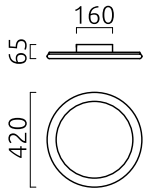

SAO

Type	ceiling luminaire
item nr.	25/2330.09
GTIN (EAN)	4022671116817

description

SAO, ceiling luminaire, gold leaf, LED not exchangeable, direct, IP20

material and dimensions

color	gold leaf
material	steel + satinised acrylic diffusor
dimensions	D 420 mm x H 60 mm
weight	3.1 kg

light and electric specifications

lightsource	LED not exchangeable
control	dimnable trailing/leading edge
Casambi	optionally available with CASAMBI control
system demand	40 W
net	3,710 lm (luminaire/net)
gross	4,470 lm (LED-module/gross)
light color	2,700 K - 2,700 K
CRI	90-100
beam angle	120 °
light emission	direct
degree of protection	IP20
protection class	1
Product type according to EU 2019/2015 and EU 2019/2020	containing product
Energy efficiency class of the built-in light source(s)	F