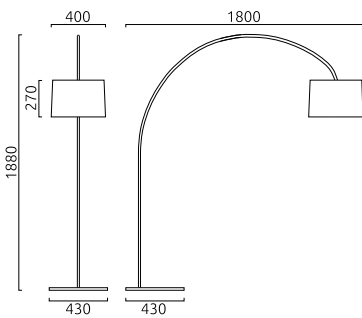

ROXX

Type	floor luminaire
item nr.	17/1036.22
GTIN (EAN)	4022671993449

description

ROXX, floor luminaire, black, light bulb, direct/indirect, IP20

material and dimensions

color	black
material	steel + shade PVC
dimensions	L 1,800 mm x B 430 mm x H 1,800 mm
weight	13.7 kg

light and electric specifications

lightsource	1 x E27, 1 W - 60 W
light emission	direct/indirect
degree of protection	IP20
protection class	2
Product type according to EU 2019/2015 and EU 2019/2020	Luminaire for replaceable light sources