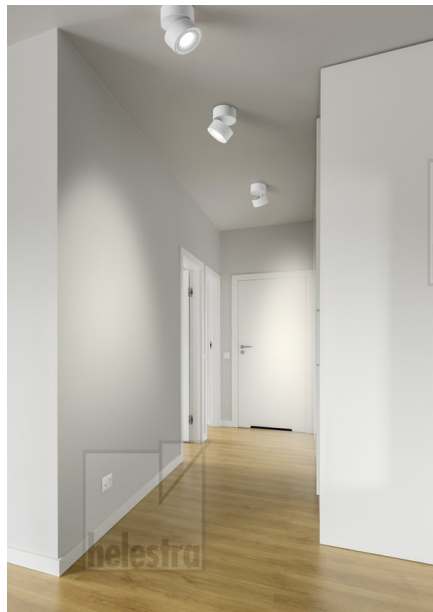

# ROTA

ceiling luminaire

item nr. **15/2164.22**

## description

surface-mounted luminaire white mat or black mat, two different sizes, spotlights rotatable and tiltable

color	mat black
material	aluminium
dimensions	D 78 mm x H 82 mm
lightsource	LED not exchangeable
control	dimmable trailing/leading edge
system demand	9 W
net	620 lm (luminaire/net)
gross	890 lm (LED-module/gross)
light color	2,800 K - 2,800 K
light emission	direct
degree of protection	IP20