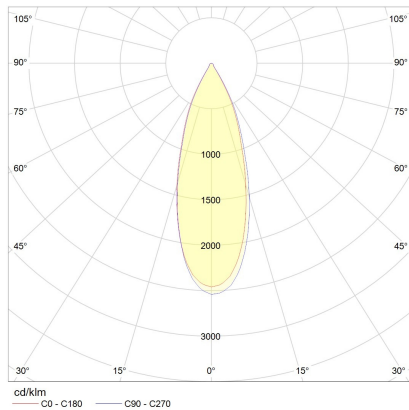

## description

surface-mounted luminaire white mat or black mat, two different sizes, spotlights rotatable and tiltable

ROTA, ceiling luminaire, mat black, LED not exchangeable, direct, IP20

## material and dimensions

color	mat black
material	aluminium
dimensions	D 78 mm x H 82 mm
weight	0.47 kg

## light and electric specifications

lightsource	LED not exchangeable
control	dimnable trailing/leading edge
system demand	9 W
net	620 lm (luminaire/net)
gross	890 lm (LED-module/gross)
light color	2,800 K - 2,800 K
CRI	90-100
beam angle	36 °
light emission	direct
degree of protection	IP20
protection class	1
Product type according to EU 2019/2015 and EU 2019/2020	containing product
Energy efficiency class of the built-in light source(s)	F