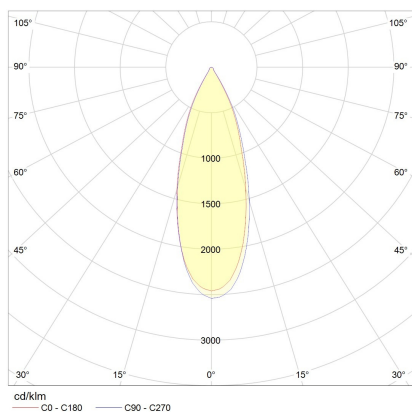

ROTA

Type	ceiling luminaire
item nr.	15/2164.07
GTIN (EAN)	4022671114783

description

surface-mounted luminaire white mat or black mat, two different sizes, spotlights rotatable and tiltable

ROTA, ceiling luminaire, mat white, LED not exchangeable, direct, IP20

material and dimensions

color	mat white
material	aluminium
dimensions	D 78 mm x H 82 mm
weight	0.47 kg

light and electric specifications

lightsource	LED not exchangeable
control	dimnable trailing/leading edge
system demand	9 W
net	620 lm (luminaire/net)
gross	890 lm (LED-module/gross)
light color	2,800 K - 2,800 K
CRI	90-100
beam angle	36 °
light emission	direct
degree of protection	IP20
protection class	1
Product type according to EU 2019/2015 and EU 2019/2020	containing product
Energy efficiency class of the built-in light source(s)	F