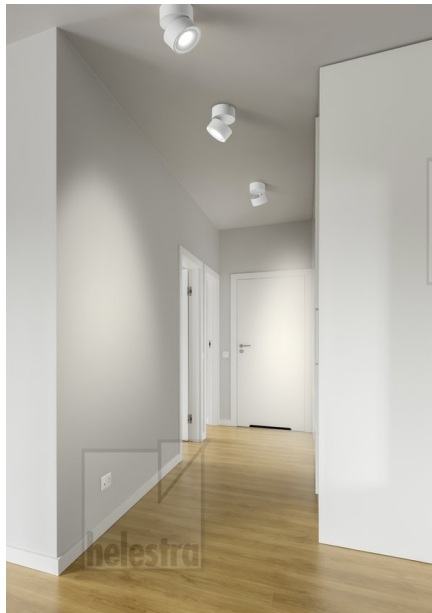

ROTA

ceiling luminaire

item nr. **15/1965.22**

description

surface-mounted luminaire white mat or black mat, two different sizes, spotlights rotatable and tiltable

color	mat black
material	aluminium
dimensions	D 105 mm x H 74 mm
lightsource	LED not exchangeable
control	dimnable trailing/leading edge
system demand	11 W
net	690 lm (luminaire/net)
gross	1,080 lm (LED-module/gross)
light color	2,800 K - 2,800 K
light emission	direct
degree of protection	IP20
options	optionally available with CASAMBI control