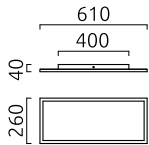

RACK

Type	ceiling luminaire
item nr.	15/2254.07
GTIN (EAN)	4022671115100

description

Ultra-flat surface-mounted ceiling light with very homogeneous light distribution, frame available in different finishings.

RACK, ceiling luminaire, mat white, LED not exchangeable, direct, IP20

material and dimensions

color	mat white
material	aluminium + satinised acrylic diffuser
dimensions	L 610 mm x B 260 mm x H 40 mm
weight	3.4 kg

light and electric specifications

lightsource	LED not exchangeable
control	dimnable trailing/leading edge
Casambi	optionally available with CASAMBI control
system demand	22 W
net	1,730 lm (luminaire/net)
gross	2,460 lm (LED-module/gross)
light color	2,900 K - 2,900 K
CRI	90-100
light emission	direct
degree of protection	IP20
protection class	1
Product type according to EU 2019/2015 and EU 2019/2020	containing product
Energy efficiency class of the built-in light source(s)	F

accessory

name	CASAMBI CBU-TED Bluetooth Dimmer
item nr.	6100
short text	CASAMBI, accessory