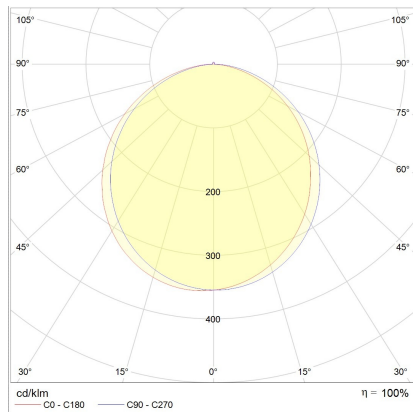

RACK

Type	ceiling luminaire
item nr.	15/2254.07
GTIN (EAN)	4022671115100

description

Ultra-flat surface-mounted ceiling light with very homogeneous light distribution, frame available in different finishings.

RACK, ceiling luminaire, mat white, LED not exchangeable, direct, IP20

material and dimensions

color	mat white
material	aluminium + satinised acrylic diffuser
dimensions	L 610 mm x B 260 mm x H 40 mm
weight	3.4 kg

light and electric specifications

lightsource	LED not exchangeable
control	dimnable trailing/leading edge
Casambi	optionally available with CASAMBI control
system demand	22 W
net	1,730 lm (luminaire/net)
gross	2,460 lm (LED-module/gross)
light color	2,900 K - 2,900 K
CRI	90-100
light emission	direct
degree of protection	IP20
protection class	1
Product type according to EU 2019/2015 and EU 2019/2020	containing product
Energy efficiency class of the built-in light source(s)	F

accessory

name	CASAMBI CBU-TED Bluetooth Dimmer
item nr.	6100
short text	CASAMBI, accessory