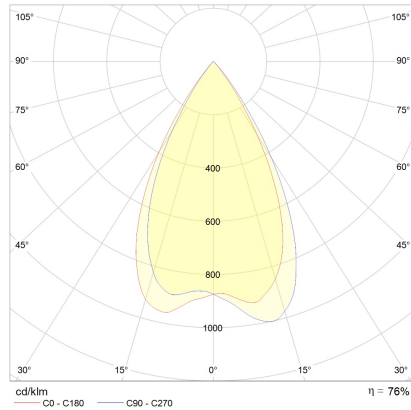

helestra

Type	recessed ceiling luminaire
item nr.	15/2060.07-07/40
GTIN (EAN)	4022671112284

description

Minimal appearance with 100% light. That's the PIC downlight in three different variations. Dimensions of only 50mm, made with intelligent, passive cooling.

Please order LED driver separately

PIC, recessed ceiling luminaire, white - white, LED not exchangeable, direct, IP20

material and dimensions

color	white - white
material	aluminium
dimensions	D 50 mm x H 2 mm
weight	0.1 kg

light and electric specifications

lightsource	LED not exchangeable
control	other
Casambi	optionally available with CASAMBI control
system demand	10 W
net	550 lm (luminaire/net)
gross	1,030 lm (LED-module/gross)
light color	4,000 K - 4,000 K
CRI	90-100
beam angle	50 °
light emission	direct
degree of protection	IP20
protection class	3
Product type according to EU 2019/2015 and EU 2019/2020	containing product
Energy efficiency class of the built-in light source(s)	F