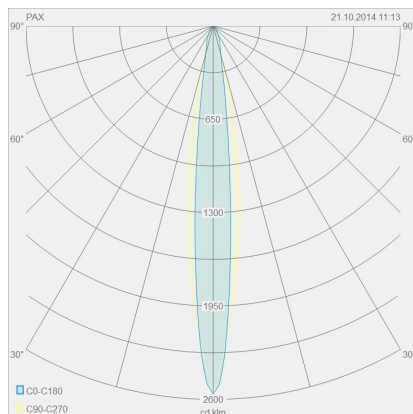

## description

PAX, ceiling luminaire, mat white, LED not exchangeable, direct, IP20

## material and dimensions

color	mat white
material	aluminium + glass clear
dimensions	L 80 mm x B 180 mm x H 70 mm
weight	0.68 kg

## light and electric specifications

lightsource	LED not exchangeable
control	dimnable trailing/leading edge
system demand	15 W
net	1,120 lm (luminaire/net)
gross	1,560 lm (LED-module/gross)
light color	2,900 K - 2,900 K
CRI	90-100
beam angle	12 °
light emission	direct
degree of protection	IP20
protection class	1
Product type according to EU 2019/2015 and EU 2019/2020	containing product
Energy efficiency class of the built-in light source(s)	F