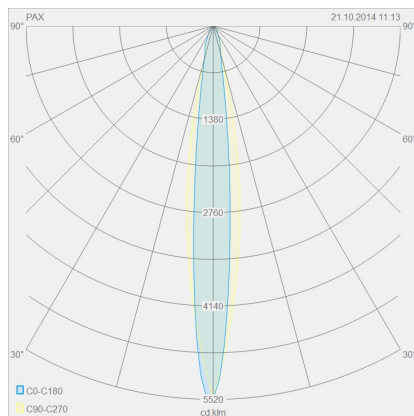

PAX

Type	ceiling luminaire
item nr.	15/1808.07
GTIN (EAN)	4022671105149

description

PAX, ceiling luminaire, mat white, LED not exchangeable, direct, IP20

material and dimensions

color	mat white
material	aluminium + glass clear
dimensions	D 80 mm x H 70 mm
weight	0.35 kg

light and electric specifications

lightsource	LED not exchangeable
control	dimnable trailing/leading edge
system demand	7.5 W
net	560 lm (luminaire/net)
gross	780 lm (LED-module/gross)
light color	2,900 K - 2,900 K
CRI	90-100
beam angle	12 °
light emission	direct
degree of protection	IP20
protection class	1
Product type according to EU 2019/2015 and EU 2019/2020	containing product
Energy efficiency class of the built-in light source(s)	F