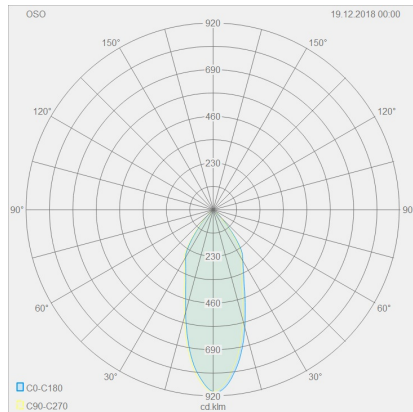

OSO

65
55
65

Type	ceiling luminaire
item nr.	15/1553.26
GTIN (EAN)	4022671100953

description

OSO, ceiling luminaire, aluminium mat, LED not exchangeable, direct, IP44

material and dimensions

color	aluminium mat
material	aluminium + glass partially satinised
dimensions	D 65 mm x H 55 mm
weight	0.25 kg

light and electric specifications

lightsource	LED not exchangeable
control	dimnable trailing/leading edge
system demand	7.5 W
net	370 lm (luminaire/net)
gross	710 lm (LED-module/gross)
light color	2,700 K - 2,700 K
CRI	90-100
beam angle	40 °
light emission	direct
degree of protection	IP44
protection class	1
Product type according to EU 2019/2015 and EU 2019/2020	containing product
Energy efficiency class of the built-in light source(s)	E