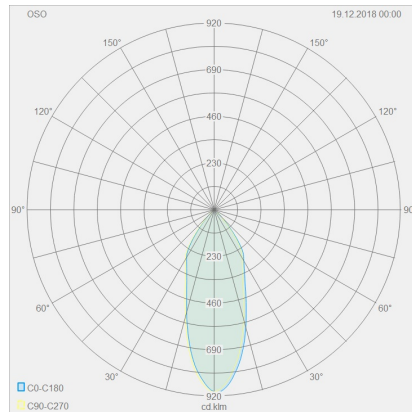

OSO

65
55
65

Type	ceiling luminaire
item nr.	15/1553.07
GTIN (EAN)	4022671100960

description

OSO, ceiling luminaire, mat white, LED not exchangeable, direct, IP44

material and dimensions

color	mat white
material	aluminium + glass partially satinised
dimensions	D 65 mm x H 55 mm
weight	0.25 kg

light and electric specifications

lightsource	LED not exchangeable
control	dimnable trailing/leading edge
system demand	7.5 W
net	370 lm (luminaire/net)
gross	710 lm (LED-module/gross)
light color	2,700 K - 2,700 K
CRI	90-100
beam angle	40 °
light emission	direct
degree of protection	IP44
protection class	1
Product type according to EU 2019/2015 and EU 2019/2020	containing product
Energy efficiency class of the built-in light source(s)	E