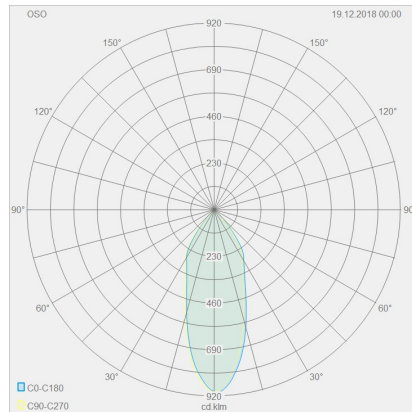

## description

OSO, ceiling luminaire, aluminium mat, LED not exchangeable, direct, IP44

## material and dimensions

color	aluminium mat
material	aluminium + glass partially satinised
dimensions	L 65 mm x B 65 mm x H 55 mm
weight	0.4 kg

## light and electric specifications

lightsource	LED not exchangeable
control	dimnable trailing/leading edge
system demand	7.5 W
net	370 lm (luminaire/net)
gross	710 lm (LED-module/gross)
light color	2,700 K - 2,700 K
CRI	90-100
beam angle	40 °
light emission	direct
degree of protection	IP44
protection class	1
Product type according to EU 2019/2015 and EU 2019/2020	containing product
Energy efficiency class of the built-in light source(s)	E