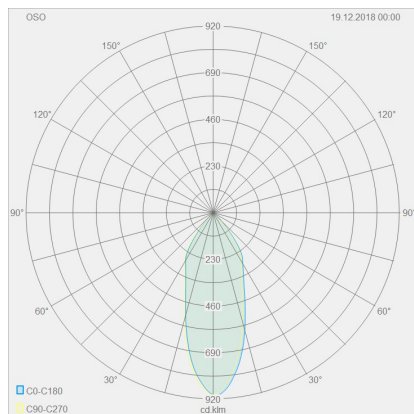

OSO

Type	ceiling luminaire
item nr.	15/1552.22
GTIN (EAN)	4022671114011

description

OSO, ceiling luminaire, mat black, LED not exchangeable, direct, IP44

material and dimensions

color	mat black
material	aluminium + glass partially satinised
dimensions	L 65 mm x B 65 mm x H 55 mm
weight	0.4 kg

light and electric specifications

lightsource	LED not exchangeable
control	dimnable trailing/leading edge
system demand	7.5 W
net	370 lm (luminaire/net)
gross	710 lm (LED-module/gross)
light color	2,700 K - 2,700 K
CRI	90-100
beam angle	40 °
light emission	direct
degree of protection	IP44
protection class	1
Product type according to EU 2019/2015 and EU 2019/2020	containing product
Energy efficiency class of the built-in light source(s)	E