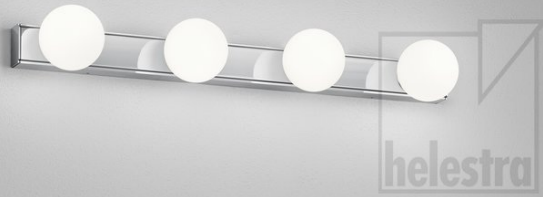

LIS

wall/ceiling-luminaire

item nr. **48/2029.04**

color	chrome
material	opal glass satinised
dimensions	L 600 mm x B 80 mm x H 120 mm
lightsource	LED not exchangeable
control	not dimmable
system demand	12 W
net	1,010 lm (luminaire/net)
gross	1,680 lm (LED-module/gross)
light color	2,900 K - 2,900 K
light emission	direct/indirect
degree of protection	IP44