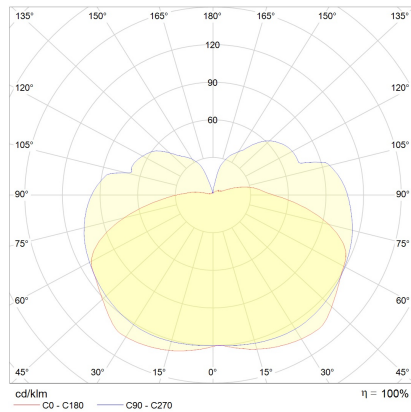

LIS

Type	wall/ceiling-luminaire
item nr.	48/2029.04
GTIN (EAN)	4022671109581

description

LIS, Wandleuchte%2CDeckenleuchte, chrome, LED not exchangeable, direct/indirect, IP44

material and dimensions

color	chrome
material	opal glass satinised
dimensions	L 600 mm x B 80 mm x H 120 mm
weight	1.3 kg

light and electric specifications

lightsource	LED not exchangeable
control	not dimmable
system demand	12 W
net	1,010 lm (luminaire/net)
gross	1,680 lm (LED-module/gross)
light color	2,900 K - 2,900 K
CRI	80-89
light emission	direct/indirect
degree of protection	IP44
protection class	1
Product type according to EU 2019/2015 and EU 2019/2020	containing product
Energy efficiency class of the built-in light source(s)	F