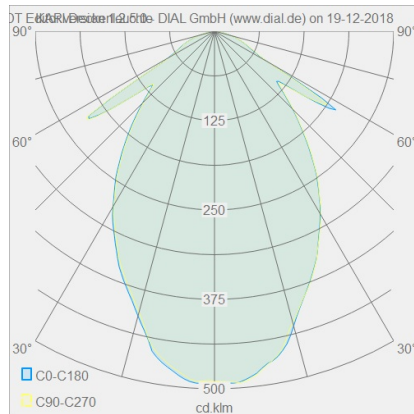

KARI

Type	ceiling luminaire
item nr.	15/1945.22
GTIN (EAN)	4022671113342

description

KARI, ceiling luminaire, mat black, LED not exchangeable, direct, IP30

material and dimensions

color	mat black
material	steel + glass partially satinised
dimensions	L 120 mm x B 120 mm x H 70 mm
weight	0.85 kg

light and electric specifications

lightsource	LED not exchangeable
control	dimmable trailing/leading edge
system demand	12 W
net	1,030 lm (luminaire/net)
gross	1,180 lm (LED-module/gross)
light color	2,700 K - 2,700 K
CRI	90-100
light emission	direct
degree of protection	IP30
protection class	1
Product type according to EU 2019/2015 and EU 2019/2020	containing product
Energy efficiency class of the built-in light source(s)	F