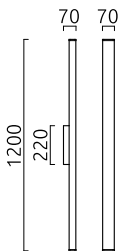

ISOU

helestra

Type	wall luminaire
item nr.	18/2422.22
GTIN (EAN)	4022671117449

description

IP44 - splashproof, bathroom mirror light
colour temperature adjustable 3000 K or 4000 K
ISOU, wall luminaire, mat black, LED not exchangeable, direct, IP44

material and dimensions

color	mat black
material	steel + clear acrylic glass
dimensions	L 1,200 mm x B 70 mm x H 70 mm
weight	1.71 kg

light and electric specifications

lightsource	LED not exchangeable
control	not dimmable
system demand	24 W
net	1,890 lm (luminaire/net)
gross	2,900 lm (LED-module/gross)
light color	3,000 K - 4,000 K
CRI	90-100
light emission	direct
degree of protection	IP44
protection class	1
Product type according to EU 2019/2015 and EU 2019/2020	containing product
Energy efficiency class of the built-in light source(s)	E