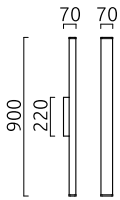

ISOU

helestra

Type	wall luminaire
item nr.	18/2421.22
GTIN (EAN)	4022671117425

description

IP44 - splashproof, bathroom mirror light
colour temperature adjustable 3000 K or 4000 K
ISOU, wall luminaire, mat black, LED not exchangeable, direct, IP44

material and dimensions

color	mat black
material	steel + clear acrylic glass
dimensions	L 900 mm x B 70 mm x H 70 mm
weight	1.42 kg

light and electric specifications

lightsource	LED not exchangeable
control	not dimmable
system demand	18 W
net	1,620 lm (luminaire/net)
gross	2,500 lm (LED-module/gross)
light color	3,000 K - 4,000 K
CRI	90-100
light emission	direct
degree of protection	IP44
protection class	1
Product type according to EU 2019/2015 and EU 2019/2020	containing product
Energy efficiency class of the built-in light source(s)	E