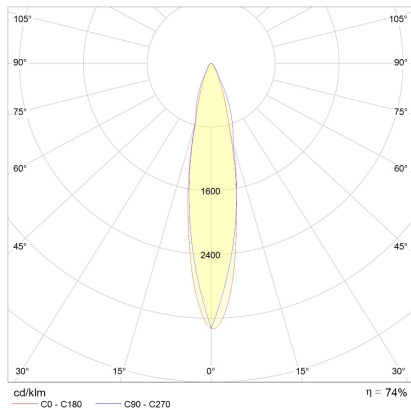

## material and dimensions

color	mat black
material	aluminium + glass lense clear
dimensions	D 120 mm x H 70 mm
weight	0.8 kg

## light and electric specifications

lightsource	LED not exchangeable
control	dimnable trailing/leading edge
system demand	8.5 W
net	570 lm (luminaire/net)
gross	780 lm (LED-module/gross)
light color	2,700 K - 2,700 K
CRI	90-100
light emission	direct
degree of protection	IP54
protection class	1
Product type according to EU 2019/2015 and EU 2019/2020	containing product
Energy efficiency class of the built-in light source(s)	F