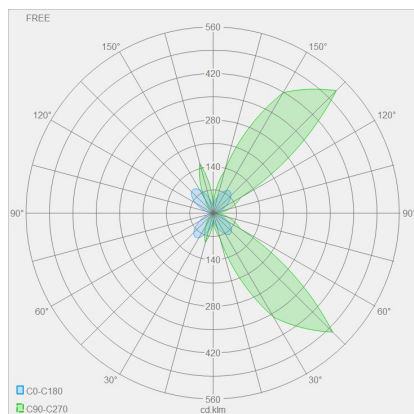

150  
70  
100

## description

FREE, wall luminaire, graphite, LED not exchangeable, direct/indirect, IP54

## material and dimensions

color	graphite
material	aluminium
dimensions	L 150 mm x B 100 mm x H 70 mm
weight	0.77 kg

## light and electric specifications

lightsource	LED not exchangeable
control	not dimmable
system demand	10 W
net	520 lm (luminaire/net)
gross	990 lm (LED-module/gross)
light color	3,000 K - 3,000 K
CRI	90-100
light emission	direct/indirect
degree of protection	IP54
protection class	1
Product type according to EU 2019/2015 and EU 2019/2020	containing product
Energy efficiency class of the built-in light source(s)	F