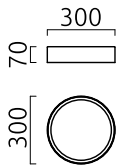

ENIO

Type	ceiling luminaire
item nr.	15/2415.07-22
GTIN (EAN)	4022671116992

description

surface-mounted ceiling lights with prismatic anti-glare screen

available in Ø 150, 200 and 300 mm

lamp base in matt black or matt white can be combined with reflector inserts in black, white or gold

ENIO, ceiling luminaire, white - black, LED not exchangeable, direct, IP20

material and dimensions

color	white - black
material	aluminium + prismatic de-glaring cover
dimensions	D 300 mm x H 70 mm
weight	2.95 kg

light and electric specifications

lightsource	LED not exchangeable
control	dimnable trailing/leading edge
Casambi	optionally available with CASAMBI control
system demand	28 W
net	2,460 lm (luminaire/net)
gross	2,990 lm (LED-module/gross)
light color	2,700 K - 2,700 K
CRI	90-100
beam angle	82 °
light emission	direct
degree of protection	IP20
protection class	1
Product type according to EU 2019/2015 and EU 2019/2020	containing product
Energy efficiency class of the built-in light source(s)	F

accessory

name	CASAMBI CBU-TED Bluetooth Dimmer
item nr.	6100
short text	CASAMBI, accessory