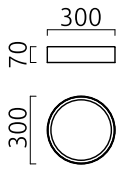

Type	ceiling luminaire
item nr.	15/2415.07-09
GTIN (EAN)	4022671116985

description

surface-mounted ceiling lights with prismatic anti-glare screen

available in Ø 150, 200 and 300 mm

lamp base in matt black or matt white can be combined with reflector inserts in black, white or gold

ENIO, ceiling luminaire, white-gold, LED not exchangeable, direct, IP20

material and dimensions

color	white-gold
material	aluminium + prismatic de-glaring cover
dimensions	D 300 mm x H 70 mm
weight	2.95 kg

light and electric specifications

lightsource	LED not exchangeable
control	dimnable trailing/leading edge
Casambi	optionally available with CASAMBI control
system demand	28 W
net	2,460 lm (luminaire/net)
gross	2,990 lm (LED-module/gross)
light color	2,700 K - 2,700 K
CRI	90-100
beam angle	82 °
light emission	direct
degree of protection	IP20
protection class	1
Product type according to EU 2019/2015 and EU 2019/2020	containing product
Energy efficiency class of the built-in light source(s)	F

accessory

name	CASAMBI CBU-TED Bluetooth Dimmer
item nr.	6100
short text	CASAMBI, accessory