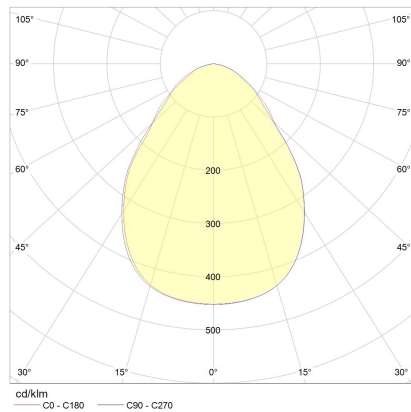

ENIO

Type	ceiling luminaire
item nr.	15/2216.07-07
GTIN (EAN)	4022671115049

description

surface-mounted ceiling lights with prismatic anti-glare screen

available in Ø 150, 200 and 300 mm

lamp base in matt black or matt white can be combined with reflector inserts in black, white or gold

ENIO, ceiling luminaire, white - white, LED not exchangeable, direct, IP20

material and dimensions

color	white - white
material	aluminium + prismatic de-glaring cover
dimensions	D 200 mm x H 80 mm
weight	1.5 kg

light and electric specifications

lightsource	LED not exchangeable
control	dimnable trailing/leading edge
Casambi	optionally available with CASAMBI control
system demand	16 W
net	1,390 lm (luminaire/net)
gross	1,670 lm (LED-module/gross)
light color	2,700 K - 2,700 K
CRI	90-100
light emission	direct
degree of protection	IP20
protection class	1
Product type according to EU 2019/2015 and EU 2019/2020	containing product
Energy efficiency class of the built-in light source(s)	F

accessory

name	CASAMBI CBU-TED Bluetooth Dimmer
item nr.	6100
short text	CASAMBI, accessory