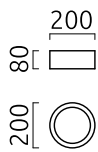

ENIO

Type	ceiling luminaire
item nr.	15/2216.07-07
GTIN (EAN)	4022671115049

description

surface-mounted ceiling lights with prismatic anti-glare screen

available in Ø 150, 200 and 300 mm

lamp base in matt black or matt white can be combined with reflector inserts in black, white or gold

ENIO, ceiling luminaire, white - white, LED not exchangeable, direct, IP20

material and dimensions

color	white - white
material	aluminium + prismatic de-glaring cover
dimensions	D 200 mm x H 80 mm
weight	1.5 kg

light and electric specifications

lightsource	LED not exchangeable
control	dimnable trailing/leading edge
Casambi	optionally available with CASAMBI control
system demand	16 W
net	1,390 lm (luminaire/net)
gross	1,670 lm (LED-module/gross)
light color	2,700 K - 2,700 K
CRI	90-100
light emission	direct
degree of protection	IP20
protection class	1
Product type according to EU 2019/2015 and EU 2019/2020	containing product
Energy efficiency class of the built-in light source(s)	F

accessory

name	CASAMBI CBU-TED Bluetooth Dimmer
item nr.	6100
short text	CASAMBI, accessory