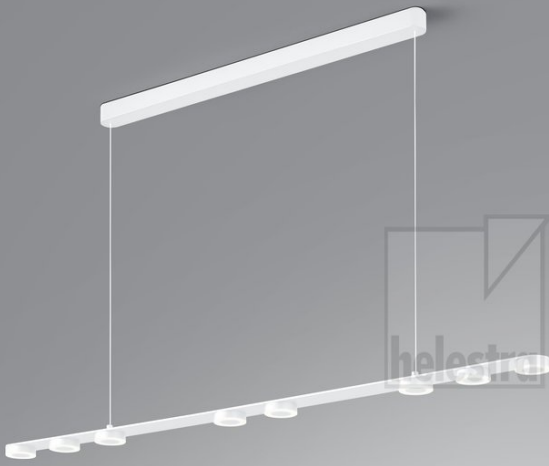

EIGHT

pendant luminaire
item nr. **16/2214.07**

color	mat white
material	aluminium + satinised acrylic diffusor
dimensions	L 1,200 mm x B 60 mm x H 20 mm
lightsource	LED not exchangeable
control	dimnable trailing/leading edge
system demand	35 W
net	2,030 lm (luminaire/net)
gross	3,820 lm (LED-module/gross)
light color	2,700 K - 2,700 K
light emission	direct
degree of protection	IP20
options	optionally available with CASAMBI control

accessory

name	CASAMBI CBU-TED Bluetooth Dimmer
item nr.	6100
short text	CASAMBI, accessory