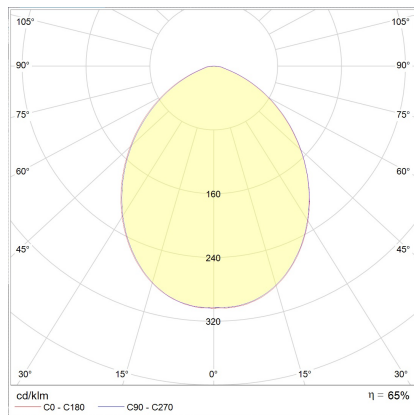

# DORA

Type	ceiling luminaire
item nr.	15/1805.10
GTIN (EAN)	4022671106085

## description

DORA, ceiling luminaire, mat silver, LED not exchangeable, direct, IP20

## material and dimensions

color	mat silver
material	aluminium + glass satinised
dimensions	L 100 mm x B 100 mm x H 85 mm
weight	0.43 kg

## light and electric specifications

lightsource	LED not exchangeable
control	not dimmable
system demand	7.5 W
net	540 lm (luminaire/net)
gross	880 lm (LED-module/gross)
light color	2,900 K - 2,900 K
CRI	80-89
light emission	direct
degree of protection	IP20
protection class	1
Product type according to EU 2019/2015 and EU 2019/2020	containing product
Energy efficiency class of the built-in light source(s)	F