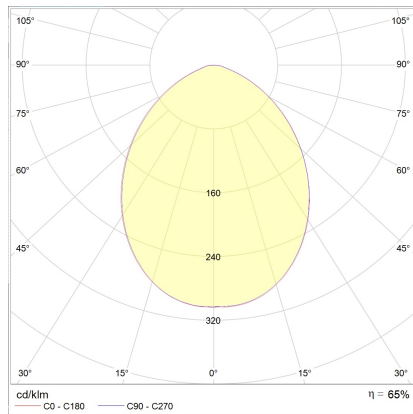

DORA

Type	ceiling luminaire
item nr.	15/1805.07
GTIN (EAN)	4022671106078

description

DORA, ceiling luminaire, mat white, LED not exchangeable, direct, IP20

material and dimensions

color	mat white
material	aluminium + glass satinised
dimensions	L 100 mm x B 100 mm x H 85 mm
weight	0.43 kg

light and electric specifications

lightsource	LED not exchangeable
control	not dimmable
system demand	7.5 W
net	540 lm (luminaire/net)

gross 880 lm (LED-module/gross)

light color 2,900 K - 2,900 K

CRI 80-89

light emission direct

degree of protection IP20

protection class 1

Product type according to
EU 2019/2015 and EU
2019/2020 containing product

Energy efficiency class of
the built-in light source(s) F

100 85 100
□ □ □