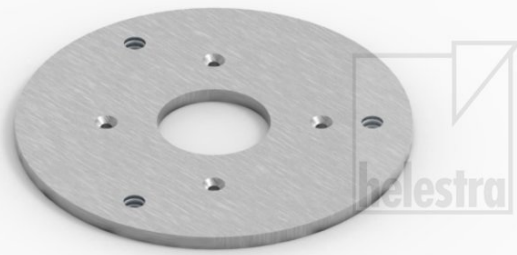

BICA

Type	accessory
item nr.	9039
GTIN (EAN)	4022671119375

description

BICA, accessory, zinc-plated steel
adapter for anchorage unit

material and dimensions

color	zinc-plated steel
material	steel
dimensions	D 157 mm x H 6 mm

light and electric specifications

Product type according to
EU 2019/2015 and EU 2019/2020 accessory

accessory

name	Erdspeiß für Pollerleuchten Stahl verzinkt
item nr.	A19900
short text	accessory, zinc-plated steel
name	Montageplatte BICA für Erdstück
item nr.	9039
short text	BICA, accessory, zinc- plated steel