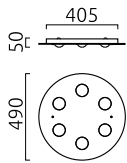

BELOS

Type	ceiling luminaire
item nr.	65/2309.22
GTIN (EAN)	4022671116336

description

BELOS, ceiling luminaire, black, LED not exchangeable, direct, IP20

material and dimensions

color	black
material	steel + murano glass black
dimensions	D 490 mm x H 50 mm
weight	2.9 kg

light and electric specifications

lightsource	LED not exchangeable
control	dimmable trailing/leading edge
Casambi	optionally available with CASAMBI control
system demand	40 W
net	2,780 lm (luminaire/net)
gross	4,630 lm (LED-module/gross)
light color	2,700 K - 2,700 K
CRI	80-89
light emission	direct
degree of protection	IP20
protection class	1
Product type according to EU 2019/2015 and EU 2019/2020	containing product
Energy efficiency class of the built-in light source(s)	F