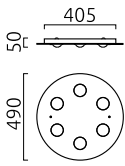

BELOS

Type	ceiling luminaire
item nr.	65/2309.07
GTIN (EAN)	4022671116329

description

BELOS, ceiling luminaire, white, LED not exchangeable, direct, IP20

material and dimensions

color	white
material	steel + murano glass white
dimensions	D 490 mm x H 50 mm
weight	2.9 kg

light and electric specifications

lightsource	LED not exchangeable
control	dimmable trailing/leading edge
Casambi	optionally available with CASAMBI control
system demand	40 W
net	2,780 lm (luminaire/net)
gross	4,630 lm (LED-module/gross)
light color	2,700 K - 2,700 K
CRI	80-89
light emission	direct
degree of protection	IP20
protection class	1
Product type according to EU 2019/2015 and EU 2019/2020	containing product
Energy efficiency class of the built-in light source(s)	F