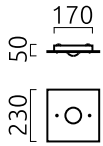

BELOS

helestra

Type	ceiling luminaire
item nr.	15/2409.22
GTIN (EAN)	4022671117722

description

BELOS, ceiling luminaire, mat black, LED not exchangeable, direct, IP20

material and dimensions

color	mat black
material	steel + murano glass black
dimensions	L 230 mm x B 230 mm x H 35 mm
weight	0.85 kg

light and electric specifications

lightsource	LED not exchangeable
control	dimnable trailing/leading edge
Casambi	optionally available with CASAMBI control
system demand	7 W
net	480 lm (luminaire/net)
gross	795 lm (LED-module/gross)
light color	2,700 K - 2,700 K
CRI	80-89
light emission	direct
degree of protection	IP20
protection class	1
Product type according to EU 2019/2015 and EU 2019/2020	containing product
Energy efficiency class of the built-in light source(s)	F