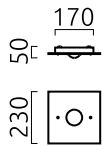

BELOS

Type	ceiling luminaire
item nr.	15/2409.07
GTIN (EAN)	4022671117715

description

BELOS, ceiling luminaire, white, LED not exchangeable, direct, IP20

material and dimensions

color	white
material	steel + murano glass white
dimensions	L 230 mm x B 230 mm x H 35 mm
weight	0.85 kg

light and electric specifications

lightsource	LED not exchangeable
control	dimmable trailing/leading edge
Casambi	optionally available with CASAMBI control
system demand	7 W
net	480 lm (luminaire/net)
gross	795 lm (LED- module/gross)
light color	2,700 K - 2,700 K
CRI	80-89
light emission	direct
degree of protection	IP20
protection class	1
Product type according to EU 2019/2015 and EU 2019/2020	containing product
Energy efficiency class of the built-in light source(s)	F