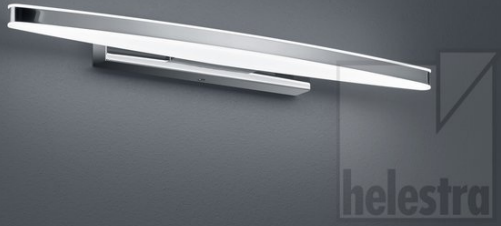

ARGO

wall luminaire
item nr. **18/1935.04**

color	chrome
material	steel + satinised acrylic glass
dimensions	L 40 mm x B 500 mm x H 100 mm
lightsource	LED not exchangeable
control	not dimmable
system demand	10 W
net	660 lm (luminaire/net)
gross	980 lm (LED-module/gross)
light color	2,900 K - 2,900 K
light emission	direct/indirect
degree of protection	IP44