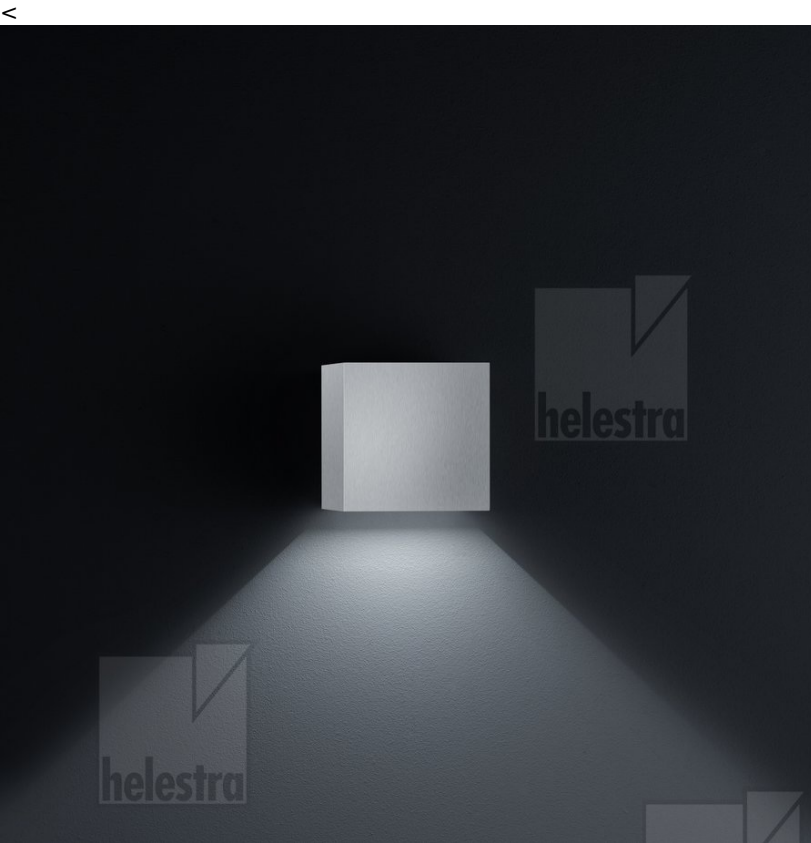

SIRI44

Type	wall luminaire
item nr.	A28242.18
GTIN (EAN)	4022671102698

description

SIRI44, wall luminaire, nickel mat, LED not exchangeable, direct/indirect, IP54

material and dimensions

color	nickel mat
material	aluminium
dimensions	L 100 mm x B 100 mm x H 100 mm
weight	0.9 kg

light and electric specifications

lightsource	LED not exchangeable
control	dimnable trailing/leading edge
system demand	7 W
net	390 lm (luminaire/net)
gross	720 lm (LED-module/gross)
light color	3,000 K - 3,000 K
CRI	90-100
light emission	direct/indirect
degree of protection	IP54
protection class	1
Product type according to EU 2019/2015 and EU 2019/2020	containing product
Energy efficiency class of the built-in light source(s)	F